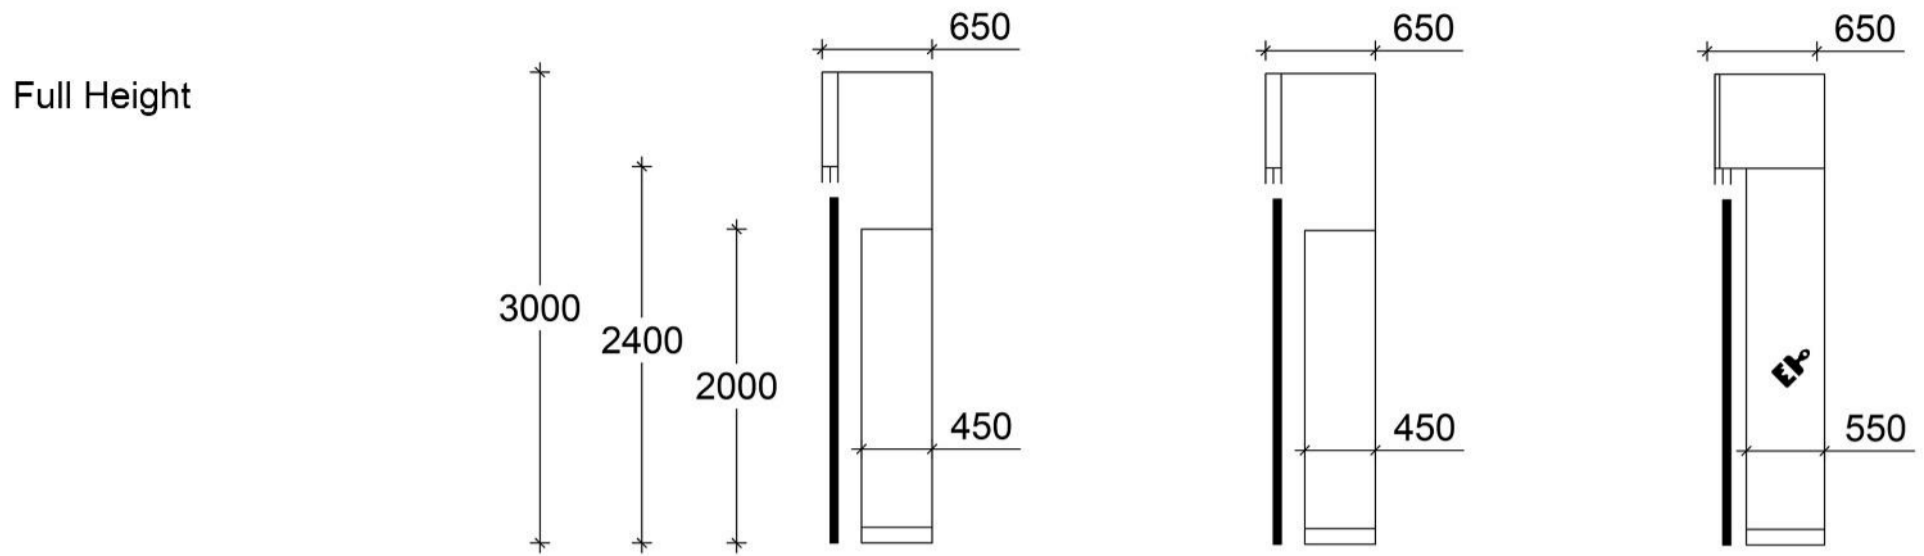

WARDROBE

Value

Premium

Luxury

CARCASS

White

S Colour Series

DOOR