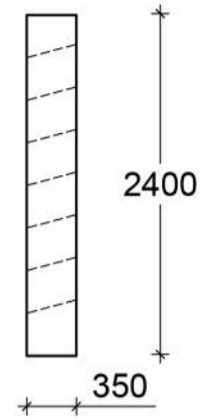

Roller System

Full Extension Runner

BLUM System Runner

SHOE CABINET

Value

Premium

Luxury

CARCASS