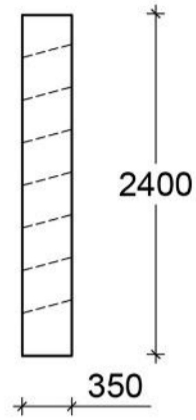

Roller System

Full Extension Runner

BLUM System Runner

SHOE CABINET

Value

Premium

Luxury

CARCASS