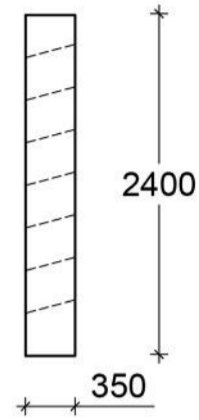

Roller System

Full Extension Runner

BLUM System Runner

SHOE CABINET

Value

Premium

Luxury

CARCASS