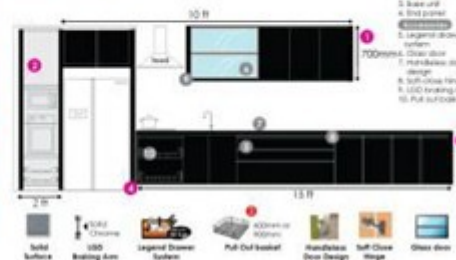

i-Package 4

KITCHEN CABINET

CALL OUT

Start from here

1 KITCHEN CABINET

- DOOR: High pressure melamine laminate with ABS Stripping
- CARCASS: High pressure melamine laminate, MFC Board
- WORKTOP: Solid Surface
- HANDLE: Handleless door design

2 BUILT-IN WARDROBE

- Door: Anti-Jump Sliding Glass door
- Carcass: High pressure melamine laminate, MFC Board
- Design: Variety Choices of Wardrobe's Internal Design

3 SHOE CABINET

- DOOR: High pressure melamine laminate with ABS Stripping
- CARCASS: High pressure melamine laminate, MFC Board
- Size: 900mm(W) x 2400mm(H)

4 SUPERIOR DESIGN

- 2pcs x 3D Interior Design

5 TERMITE WARRANTY

- 10 years one-to-one exchange warranty
- Terms & condition apply

6 UPGRADE TO 4G

- Upgrade to 4G Crystal Panel (Kitchen cabinet only)
- Add on RM4400