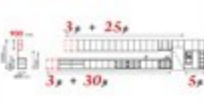

Kitchen Cabinet