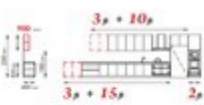

Kitchen Cabinet