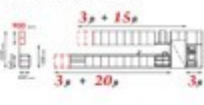

Kitchen Cabinet