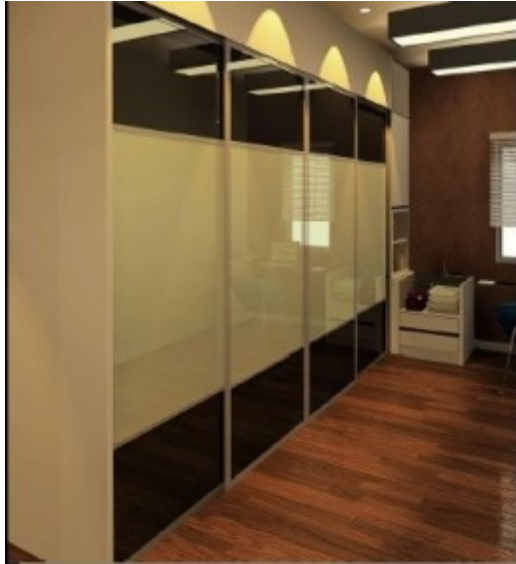

## KITCHEN CABINET

- DOOR : 3G High-gloss Door.
- CARCASS : High pressure melamine, MFC board.
- WORKTOP : MIECO worktop.
- HANDLE : Aluminium built-in Handle.

1 3G High-Gloss Door    2 Aluminium Frame Glass Door    3 BLUM Standard Drawer X 4    4 BLUM Bosside Drawer X2    5 LGD Braking Arm X 4    6 FGV Soft-Close Hinges    7 600mm Pull-Out Basket X 2    8 900mm Pull-Out Basket X 4    9 130° Corner Basket X 1

Oval Tube Hanger

Oval Tube Holder

Drawer Lock

Drawer Runner

20 feet

- TV Panel's Design A

## TV CABINET

- TV Cabinets : LGD Standard Design Cabinets( Ready-made)  
Size : W1800-3000 X H380 X D450mm

- TV Panel : High pressure melamine, MFC board.(As per design)  
Size : W1800-2400 X H2700 X D80mm

### 3G DOOR COLOUR

Black White Maroon