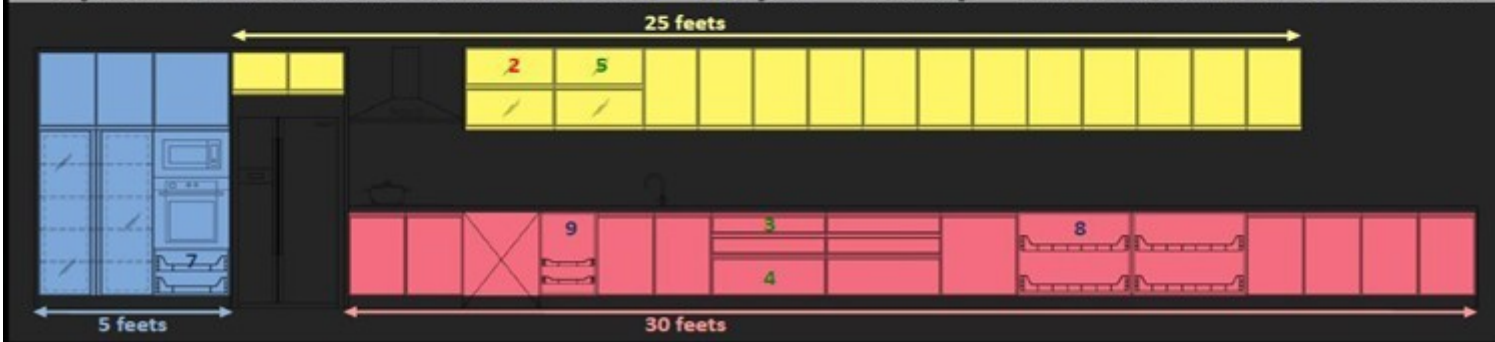

## KITCHEN CABINET

- DOOR : 3G High-gloss Door.
- CARCASS : High pressure melamine, MFC board.
- WORKTOP : MIECO worktop.
- HANDLE : Aluminium built-in Handle.

**RM 34,888**  
~~57650~~