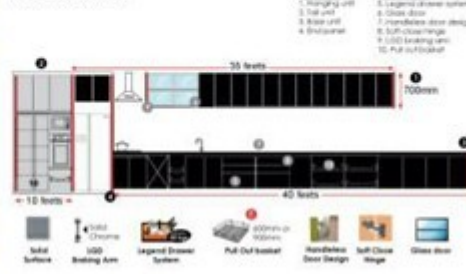

**Price not include transportation and installation fee.

**The discount rate is subject to change every 10 set. Please log on www.facebook.com/legendkitchen for updated info.

i-Package 4

KITCHEN CABINET

Start from here