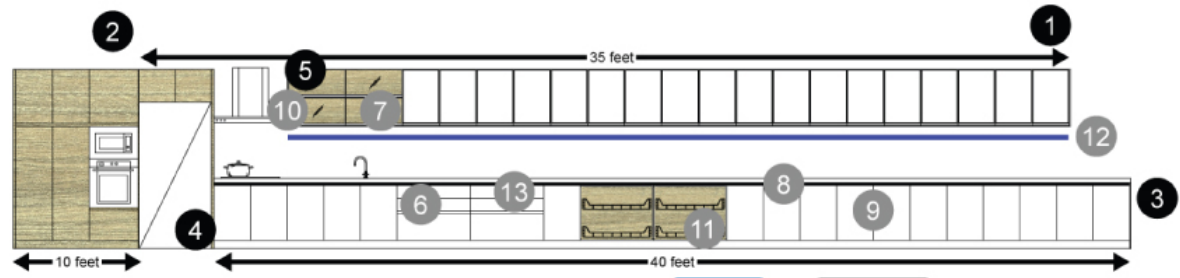

LegendKitchen **3S**
i - package
Simplicity • Storage • Style
luxury

0% Credit Card installment
18mths
RM 2716
pay as low as you can

RM 4,074 12 mths
RM 8,148 6 mths

RM 48888

** All price are effective at the time of printing. For the latest price refer to www.legendkitchen.com. Terms & conditions apply.

4 in 1 Appliances Combo

Rubine™ Sapphire 90ss Arista 2B-BL OD710 120-5	ELBA 616/90 EGH 8902 OD710 120-5	FOTILE KITCHEN EXPERT EH 13 FA6B OD710 120-5

- Brilliant View Quartz stone
- LGD Braking Arm
- Legend Drawer System
- Pull out basket (400mm or 900mm)
- Simplicity handle
- Soft close hinge
- Glass door
- LED lighting
- 4 Colour Body

KITCHEN CABINET