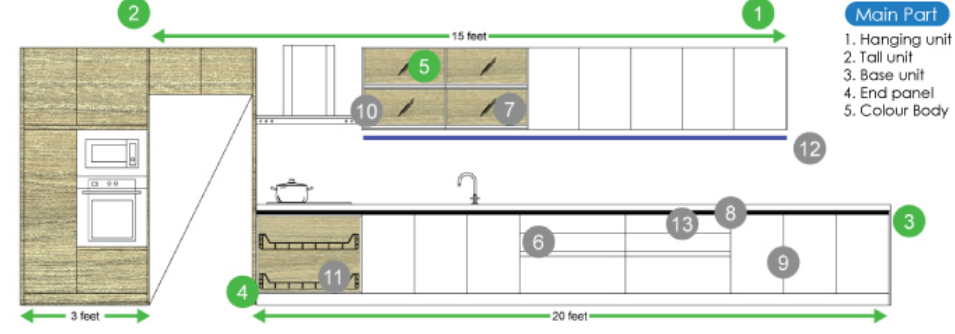

KITCHEN CABINET

Main Part

1. Hanging unit
2. Tall unit
3. Base unit
4. End panel
5. Colour Body

Accessories

6. Legend drawer system
7. Glass door
8. Simplicity handle
9. Soft-close hinge
10. LGD braking arm
11. Pull out basket
12. LED lighting
13. Drawer Organizer