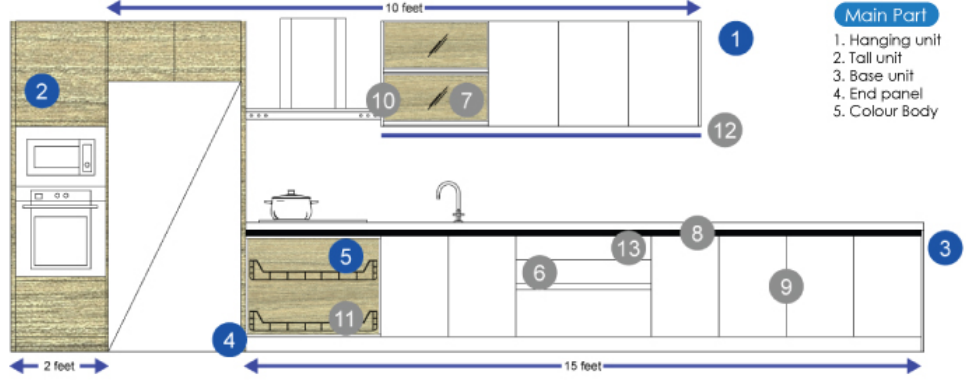

KITCHEN CABINET

- Main Part**
1. Hanging unit
 2. Tall unit
 3. Base unit
 4. End panel
 5. Colour Body
- Accessories**
6. Legend drawer system
 7. Glass door
 8. Simplicity handle
 9. Soft-close hinge
 10. LGD braking arm
 11. Pull out basket
 12. LED lighting
 13. Drawer Organizer