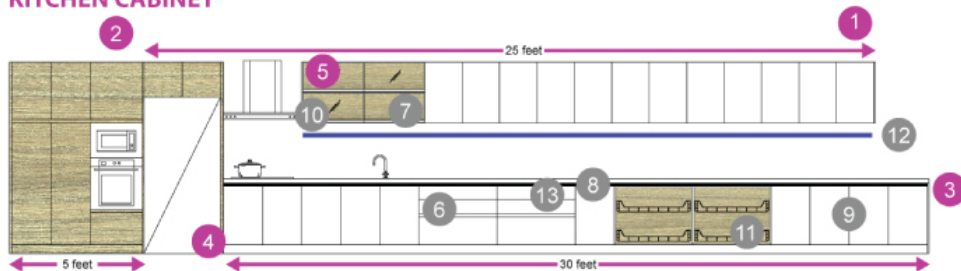

RM 4,482
6 mths

RM 26 888

** All price are effective at the time of printing. For the latest price refer to www.legendkitchen.com. Terms & conditions apply.

KITCHEN CABINET

Main Part

1. Hanging unit
2. Tall unit
3. Base unit
4. End panel
5. Colour Body