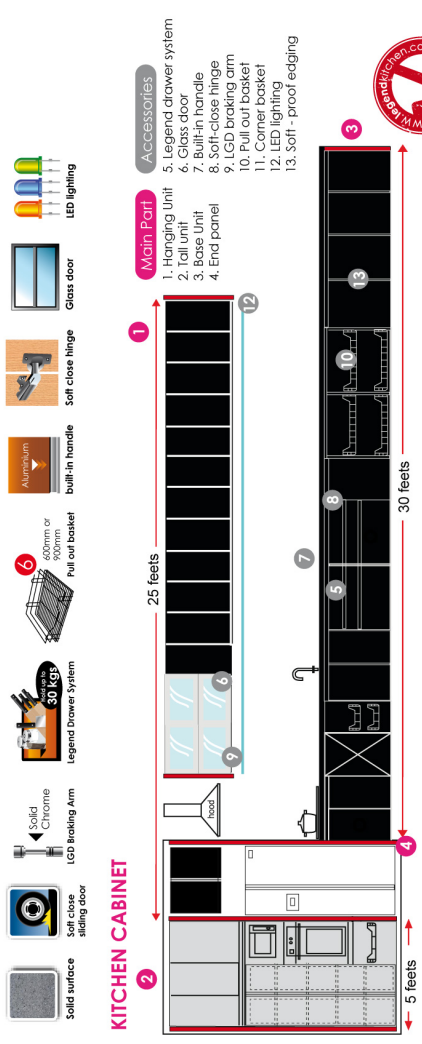

Total worth **RM 67,776**

LegendKitchen i-premium package

12mths RM 2824
pay as low as you can

0% Credit Card Installment

RM 5,648
6 mths

after Less 50%
RM 33888

LegendKitchen.com

12mths RM 2824
pay as low as you can

0% Credit Card Installment

RM 5,648
6 mths

after Less 50%
RM 33888

LegendKitchen.com

1 KITCHEN CABINET

- Door: High pressure melamine laminate, 3G Acrylic with Aluminium trimming.
- Carcass: High pressure melamine laminate, MFC board.
- Worktop: **Solid Surface & sink.**
- Handle: Aluminium built-in handle.

3 SUPERIOR DESIGN

- 4pcs x 3D interior design

5 FLEXI COMBO

- Up to 20 & more cabinet options that allow you to customise yourself.

2 BUILT-IN WARDROBE

- Door: **Anti - Jump Sliding Glass** door.
- Carcass: High pressure melamine laminate, MFC board.
- Design: Variety choices of wardrobe's internal design.

4 COLOUR SCHEME

- Solid Surface.
- 3G Door Colour.
- MFC Door Colour.
- >100 Colours.

6 TERMITE WARRANTY

- 10 years one to one exchange warranty.
- Terms & conditions apply.

Flexi Combo add-on. (Any further info, please refer to our sales person.)

Classical TV Cabinet
TV Panel size: 2700mm(H) x 1800mm(W) - 3000mm(L)
TV Base Cabinet size: 500mm(H) x 1800mm(W) - 3000mm(L)

N/P: RM 8,800
NOW RM 6,688

Classical Shoe Rack
size: 2400mm(H) x 2400mm(W) x 350mm(D)

N/P: RM 4,000
NOW RM 2,888

LegendKitchen Sink & Tap Set
Sink Overall Size: L820 x W460 x D230 (mm)
Bowl Size: L365 x W365 x D230 (mm)
L340 x W320 x D230 (mm)

Model: I20 - 5 Mixer

Sink: RM 680
Tap: RM 368
NOW RM 499

Rubine RCH-SAFFIRO-90SS (hood) RGH-ARISTA 2B-BL (hob)

hood: RM 1,350
hob: RM 480
NOW RM 1,388

AMAZING DEAL!!

You can buy even more!

1300-222-388