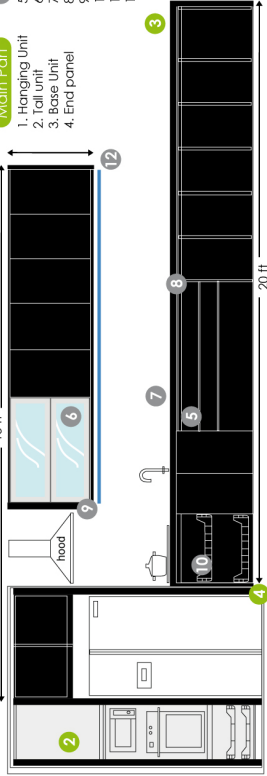

12mths
RM 1908
pay as low as you can

RM 3,815
6 mths

after
Less **50%**
RM 22,888

** All prices are effective of the time of printing. For the latest price refer to www.legendkitchen.com. Terms & conditions apply.

KITCHEN CABINET

Main Part

1. Hanging Unit
2. Table Unit
3. Bed Unit
4. End panel

Accessories

5. Legend drawer system
6. Glass door
7. Built-in handle
8. Soft-close hinge
9. LED breaking arm
10. Pull out basket
11. Corner basket
12. LED lighting