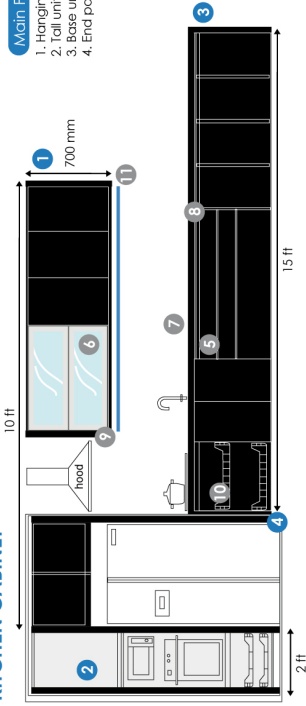

KITCHEN CABINET